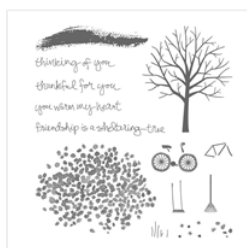

[Sheltering Tree
Photopolymer
Stamp Set -
137163](#)

Price: $25.00