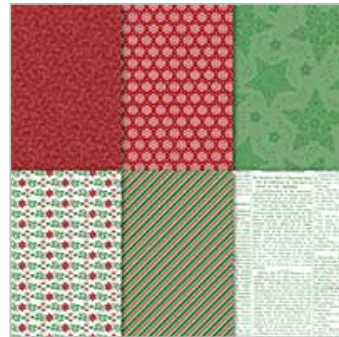

Dashing Along
Designer Series
Paper

149903

€ 13,25

Cherry Cobbler A4
Cardstock

121681

€ 10,25

Garden Green A4
Cardstock

108605