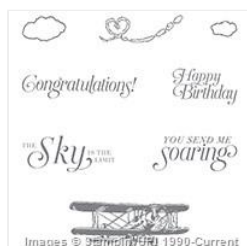

Supply List

Amanda Bates

01423 331562

thecraftspa@gmail.com

<http://thecraftspa.blogspot.co.uk>

[World Traveler
Textured
Impressions
Embossing Folder
- 138289](#)

Price: £7.00

[Sky Is The Limit
Wood-Mount
Stamp Set -
141282](#)