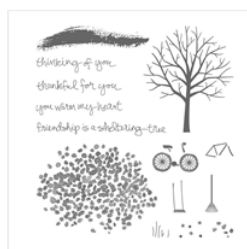

Supply List

Place Order
mvanderform@gmail.com

[Lotus Blossom
Photopolymer
Stamp Set -
139143](#)

Price: \$0.00

[Sheltering Tree
Photopolymer
Stamp Set -
137163](#)

Price: \$32.00

[Elegant Eggplant
8-1/2" X 11"
Cardstock -
105126](#)