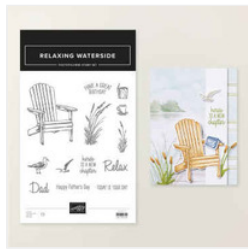

# Relaxing Waterside Basic Gray Supply List

Rachel Brumley  
(479) 6443318

[rachel@stampwithrachel.com](mailto:rachel@stampwithrachel.com)  
<http://www.stampwithrachel.com>

[Relaxing Waterside Photopolymer Stamp Set \(English\) - 167922](#)

Price: \$20.00

[Relaxing Waterside Bundle \(English\) - 167928](#)

Price: \$46.75

[Basic White 8-1/2" X 11" Cardstock - 159276](#)

Price: \$13.00

[Basic Gray 8-1/2" X 11" Cardstock - 121044](#)

Price: \$14.00

[Waterside Retreat 12" X 12" \(30.5 X 30.5 Cm\) Designer Series Paper - 167920](#)

Price: \$13.00

[Basic White Medium Envelopes - 159236](#)

Price: \$15.00

[Old Olive Classic Stampin' Pad - 147090](#)

Price: \$11.00