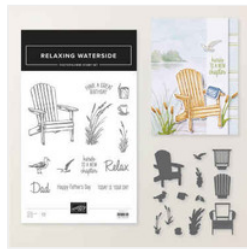

# Relaxing Waterside Basic Gray Supply List

Rachel Brumley  
(479) 6443318

[rachel@stampwithrachel.com](mailto:rachel@stampwithrachel.com)  
<http://www.stampwithrachel.com>

[Relaxing Waterside Photopolymer Stamp Set \(English\) - 167922](#)

Price: \$20.00

[Relaxing Waterside Bundle \(English\) - 167928](#)

Price: \$46.75

[Basic White 8-1/2" X 11" Cardstock - 159276](#)

Price: \$13.00

[Basic Gray 8-1/2" X 11" Cardstock - 121044](#)

Price: \$14.00

[Waterside Retreat 12" X 12" \(30.5 X 30.5 Cm\) Designer Series Paper - 167920](#)

Price: \$13.00

[Basic White Medium Envelopes - 159236](#)

Price: \$15.00

[Old Olive Classic Stampin' Pad - 147090](#)

Price: \$11.00