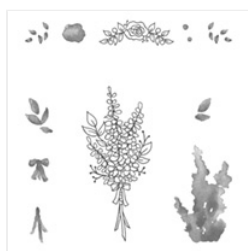

# Supply List

Teresa Buchholz  
(919)417-7715  
[teresa@stampfabulous.com](mailto:teresa@stampfabulous.com)  
[teresa@stampfabulous.com](mailto:teresa@stampfabulous.com)

[Lots Of Lavender  
Photopolymer  
Stamp Set -  
147194](#)

Price: \$0.00

[Very Vanilla 8-1/2"  
X 11" Thick  
Cardstock -  
144237](#)

Price: \$9.00

[Tutti-Frutti 6" X 6"  
\(15.2 X 15.2 Cm\)  
Designer Series  
Paper - 145606](#)

Price: \$10.00

[Lemon Lime Twist  
8-1/2" X 11"  
Cardstock -  
144245](#)