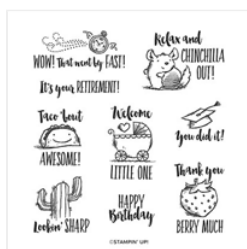

# Supply List

April McCreight  
214-682-1477

[april@aprilmcCreight.com](mailto:april@aprilmcCreight.com)  
[www.aprilmcCreight.com](http://www.aprilmcCreight.com)

[Witty-Cisms Cling Stamp Set - 151686](#)