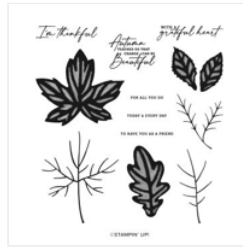

## Supply List

Polly Libby  
919-357-3781

[libbyscraftstudio@gmail.com](mailto:libbyscraftstudio@gmail.com)  
<https://libbyscraftstudio.blogspot.com/>

[Autumn Leaves Bundle \(English\) - 162186](#)

Price: \$55.75

[Autumn Leaves Dies - 162185](#)

Price: \$38.00

[Autumn Leaves Photopolymer Stamp Set \(English\) - 162179](#)

Price: \$24.00

[Nested Essentials Dies - 161597](#)

Price: \$34.00

[All About Autumn 6" X 6" \(15.2 X 15.2 Cm\) Specialty Designer Series Paper - 162178](#)