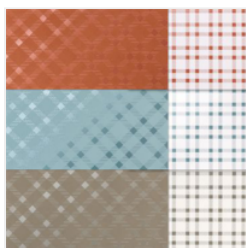

[Tartan Foil 12" X
12" (30.5 X 30.5
Cm) Specialty
Designer Series
Paper - 162332](#)

Price: $10.00