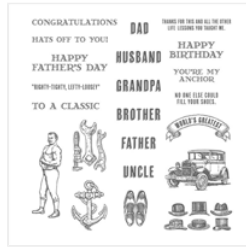

Supply List

Place Order
droberts1252@gmail.com

[World Map Clear-Mount Background Stamp Set - 130345](#)

Price: \$15.00

[Guy Greetings Clear-Mount Stamp Set - 138828](#)

Price: \$39.00

[Tip Top Taupe 8-1/2" X 11" Cardstock - 138336](#)