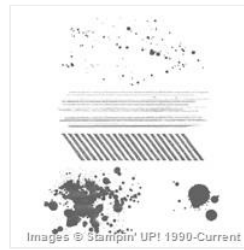

# Supply List

Tina Rappe  
6082899271

[tinarappe@gmail.com](mailto:tinarappe@gmail.com)  
[www.stampinstudio.com](http://www.stampinstudio.com)

[Garden In Bloom  
Photopolymer  
Stamp Set -  
139433](#)

Price: \$25.00

[Tin Of Cards  
Photopolymer  
Stamp Set -  
138946](#)

Price: \$17.00

[Gorgeous Grunge  
Clear-Mount  
Stamp Set -  
130517](#)

Price: \$18.00

[Gorgeous Grunge  
Wood-Mount  
Stamp Set -  
130514](#)

Price: \$25.00