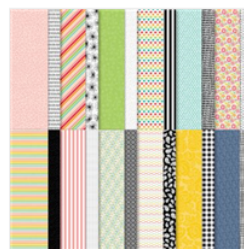

Supply List

Verna Mullen
mackandverna@gmail.com

Beauty Of The Earth 12" X 12" (30.5 X 30.5 Cm) Designer Series Paper - 155841

Price: \$11.50

Counting Sheep Cling Stamp Set (English) - 156591

Price: \$0.00

Sheep Dies - 156600

Price: \$0.00

Pattern Party 12" X 12" (30.5 X 30.5 Cm) Host Designer Series Paper - 155426

Price: \$18.00

Pacific Point 8-1/2" X 11" Cardstock - 111350

Price: \$8.75

Mango Melody 8-1/2" X 11" Cardstock - 146989