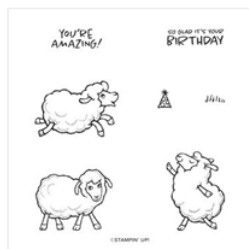

Supply List

Verna Mullen
mackandverna@gmail.com

Beauty Of The Earth 12" X 12" (30.5 X 30.5 Cm) Designer Series Paper - 155841

Price: \$11.50

Counting Sheep Cling Stamp Set (English) - 156591

Price: \$0.00

Sheep Dies - 156600