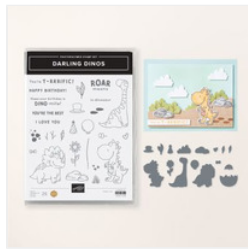

February 2025 Online Card Club Supply List

Meg Holland
3604775672

megumih4stamps@hotmail.com
<https://www.megumisstampinretreat.com>

[Darling Dinos
Bundle (English) -
164735](#)

Price: $40.50