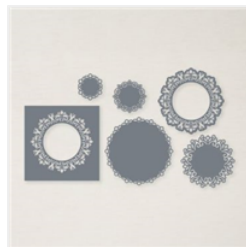

[Encircled In Beauty Dies - 155546](#)

Price: $34.00