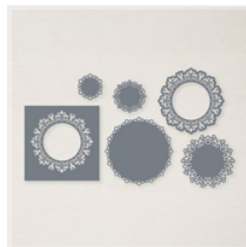

[Encircled In Beauty Dies - 155546](#)
Price: $34.00