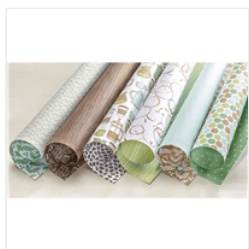

Supply List

Teresa Buchholz
(919)417-7715
teresa@stampfabulous.com
teresa@stampfabulous.com

Coffee Café
Photopolymer
Bundle - 145331

Price: \$45.75

Coffee Break
Designer Series
Paper - 144155

Price: \$11.00

Crumb Cake 8-1/2"
X 11" Cardstock -
120953

Price: \$8.75

Whisper White 8-
1/2" X 11"
Cardstock -
100730

Price: \$9.75

Soft Sky 8-1/2" X
11" Cardstock -
131203

Price: \$8.00

Pear Pizzazz
Classic Stampin'
Pad - 131180