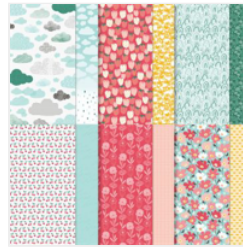

# Supply List

Jodi Hashimoto

8083845122

[jodihashimoto@gmail.com](mailto:jodihashimoto@gmail.com)

[www.thestampingowl.com](http://www.thestampingowl.com)

Watercolor Melon  
Photopolymer  
Stamp Set -  
162962

Price: \$0.00

Taco Fiesta  
Photopolymer  
Stamp Set  
(English) - 160732

Price: \$19.00

Sunny Days 12" X  
12" (30.5 X 30.5  
Cm) Designer  
Series Paper -  
162974

Price: \$0.00

Adhesive-Backed  
Hearts & Flowers -  
162557