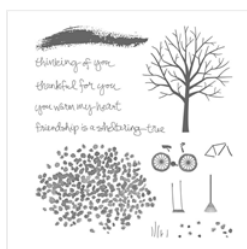

Supply List

Place Order

jacque@stamphappy.co.nz

[Sheltering Tree
Photopolymer
Stamp Set -
137163](#)

Price: \$52.00

[Whisper White
Note Cards &
Envelopes -
131527](#)

Price: \$14.75

[Baked Brown
Sugar A4 Card
Stock - 131301](#)