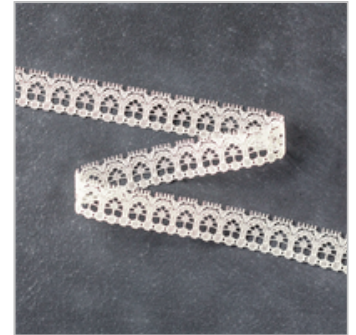

121688

\$14.00

Eastern Palace
Premier Bundle

147209

\$178.25

Very Vanilla 1/2" (1.3
Cm) Lace Trim

141672

\$12.25

Metal Rimmed Pearls

138394

\$8.75

1/2" (1.3 Cm) Circle
Punch

119869

\$10.00

Bone Folder

102300