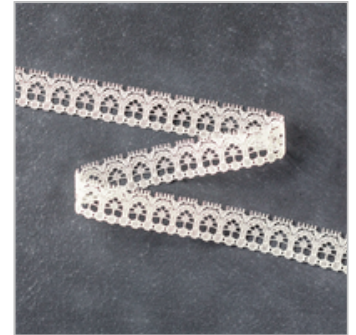

121688

\$14.00

Eastern Palace  
Premier Bundle

147209

\$178.25

Very Vanilla 1/2" (1.3  
Cm) Lace Trim

141672

\$12.25

Metal Rimmed Pearls

138394

\$8.75

1/2" (1.3 Cm) Circle  
Punch

119869

\$10.00

Bone Folder

102300