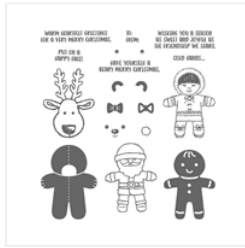

Supply List

Place Order
sam@pootlespapercraft.co.uk

**Cookie Cutter
Builder Punch -
140396**

Price: £17.00

**Cookie Cutter
Christmas
Photopolymer
Stamp Set -
142043**

Price: £20.00

**Under The
Mistletoe Designer
Series Paper -
146921**