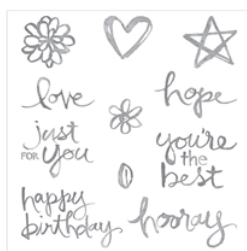

Supply List

Place Order
susanitell@gmail.com

[Watercolor Words
Photopolymer
Stamp Set -
138702](#)

Price: \$26.00

[Flower Shop
Clear-Mount
Bundle - 132726](#)

Price: \$28.75

[Flower Shop
Wood-Mount
Bundle - 132727](#)