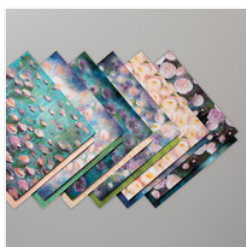

Supply List

Pip Todman of Queen Pip Cards

07989 571010

queenpipcards@gmail.com

www.queenpipcards.com

[Perennial Essence
Designer Series
Paper - 149100](#)

Price: £10.75

[Perennial Essence
12" X 12" \(30.5 X
30.5 Cm\) Vellum
Cardstock -
149101](#)

Price: £10.25

[Wonderful
Moments
Photopolymer
Stamp Set \(En\) -
147529](#)

Price: £24.00

[Varied Vases
Photopolymer
Stamp Set \(En\) -
146644](#)

Price: £24.00

[Rich Razzleberry
Cardstock A4 -
119981](#)

Price: £8.75

[Rectangle Stitched
Dies - 148551](#)

Price: £33.00

[Very Vanilla 3/8" \(1
Cm\) Scalloped
Lace Trim -
149593](#)

Price: £6.50

[Dark Rich
Razzleberry
Stampin' Blends
Marker - 144583](#)

Price: £4.25

[Ivory Stampin'
Blends Marker -
144606](#)