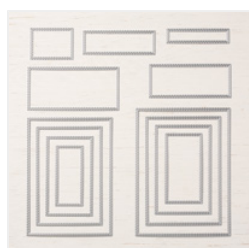

Price: £10.25

[Wonderful
Moments
Photopolymer
Stamp Set \(En\) -
147529](#)

Price: £24.00

[Varied Vases
Photopolymer
Stamp Set \(En\) -
146644](#)

Price: £24.00

[Rich Razzleberry
Cardstock A4 -
119981](#)

Price: £8.75

[Rectangle Stitched
Dies - 148551](#)

Price: £33.00

[Very Vanilla 3/8" \(1
Cm\) Scalloped
Lace Trim -
149593](#)

Price: £6.50

[Dark Rich
Razzleberry
Stampin' Blends
Marker - 144583](#)

Price: £4.25

[Ivory Stampin'
Blends Marker -
144606](#)