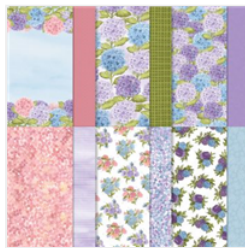

Supply List

Glenda Calkins
616-340-2406

glenda@thestampcamp.com

<https://stamp1.ink/shop>

[Timeless Tulips
Photopolymer
Stamp Set \(En\) -
151534](#)

Price: \$18.00

[Hydrangea Hill
Designer Series
Paper - 154570](#)

Price: \$11.50

[Basic White 8-1/2"
X 11" Cardstock -
159276](#)

Price: \$13.00

[Gorgeous Grape
8-1/2" X 11"
Cardstock -
146987](#)

Price: \$14.00

[Gorgeous Grape
Classic Stampin'
Pad - 147099](#)

Price: \$11.00