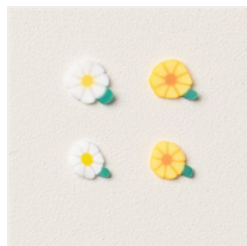

Loose Daisy
Embellishments -
160555