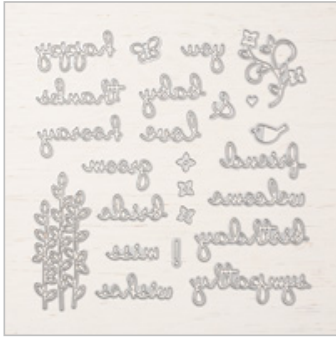

Gorgeous Grape 8-1/2" X 11" Cardstock

146987
\$8.75

Highland Heather 8-1/2" X 11" Cardstock

146986
\$8.75

Rhinstone Basic Jewels

144220
\$5.00

Big Shot

143263
\$110.00

Butterfly Beauty Dies

148536
\$39.00

Well Written Dies

148534

\$40.00