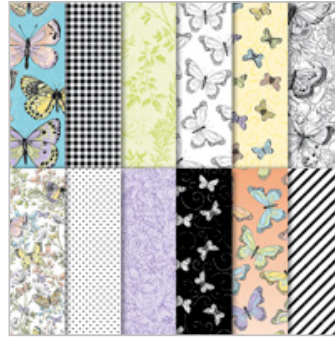

Supply List

Place Order
sandy@sandystamper.com

Whisper White 8-1/2" X 11" Cardstock

100730
\$9.75

Basic Black 8-1/2" X 11" Cardstock

121045
\$8.75

Botanical Butterfly Designer Series Paper

149622
\$0.00

Gorgeous Grape 8-1/2" X 11" Cardstock

146987
\$8.75

Highland Heather 8-1/2" X 11" Cardstock

146986
\$8.75

Rhinstone Basic Jewels

144220
\$5.00

Big Shot

143263
\$110.00