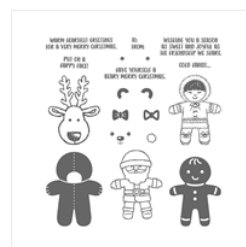

Price: \$7.75

[Stitched Shapes
Dies - 145372](#)

Price: \$30.00

[Cookie Cutter
Builder Punch -
140396](#)

Price: \$18.00

[Cookie Cutter
Christmas
Photopolymer
Stamp Set -
142043](#)

Price: \$21.00

[1/2" \(1.3 Cm\)
Circle Punch -
119869](#)