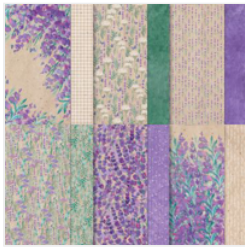

quick Card Holder

Supply List

Nancy Thompson
stampinnancyink@gmail.com
createwithnancy.com

[Perennial Lavender 12" X 12" \(30.5 X 30.5 Cm\) Designer Series Paper - 162593](#)

Price: \$12.50

[Layering Leaves Photopolymer Stamp Set \(English\) - 161277](#)

Price: \$24.00

[Painted Lavender Dies - 162596](#)

Price: \$32.00

[Tailor Made Tags Dies - 155563](#)

Price: \$22.00

[3/4" \(1.9 Cm\) Herringbone Ribbon - 161636](#)

Price: \$8.50

[Linen Thread - 104199](#)