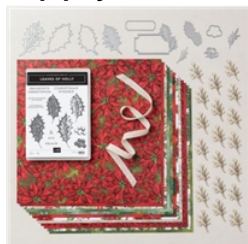

Boughs of Holly Slimline Card - Christmas Wishes

Tami White

tami@stampwithtami.com

www.stampwithtami.com

Supply List

[Boughs Of Holly Suite Collection \(English\) - 159612](#)

Price: \$79.25

[Leaves Of Holly Bundle \(English\) - 159608](#)

Price: \$51.25

[Leaves Of Holly Photopolymer Stamp Set \(English\) - 159601](#)

Price: \$22.00

[Holly Berry Dies - 159607](#)

Price: \$35.00

[Boughs Of Holly 12" X 12" \(30.5 X 30.5 Cm\) Designer Series Paper - 159600](#)