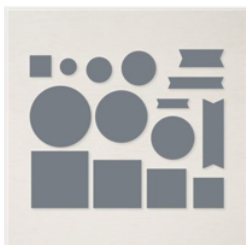

Soft Suede 8-1/2"  
X 11" Cardstock -  
115318

Basic White 8-1/2"  
X 11" Cardstock -  
159276

Cherry Cobbler  
Classic Stampin'  
Pad - 147083

Tuxedo Black  
Memento Ink Pad -  
132708

Deer Builder  
Punch - 156390