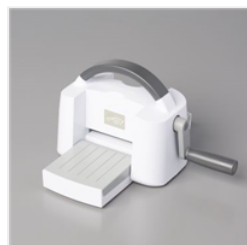

Soft Suede 8-1/2"  
X 11" Cardstock -  
115318

Basic White 8-1/2"  
X 11" Cardstock -  
159276

Cherry Cobbler  
Classic Stampin'  
Pad - 147083

Tuxedo Black  
Memento Ink Pad -  
132708

Deer Builder  
Punch - 156390

Stylish Shapes  
Dies - 159183

Mini Stampin' Cut  
& Emboss  
Machine - 150673

Gold & Vanilla 3/8"  
(1 Cm) Satin  
Edged Ribbon -  
159555

Champagne  
Rhinestone Basic  
Jewels - 151193

Paper Trimmer -  
152392