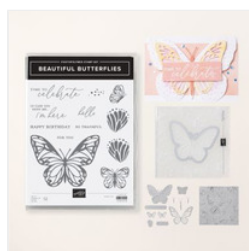

Supply List

Peggy Noe

peggy@prettypapercards.com

<http://prettypapercards.com>

[Beautiful Butterflies Bundle \(English\) - 164615](#)

Price: \$59.25

[Basic White 8-1/2" X 11" Cardstock - 166780](#)

Price: \$14.00

[Lemon Lolly 8-1/2" X 11" Cardstock - 161720](#)

Price: \$14.00

[Azure Afternoon 8-1/2" X 11" Cardstock - 161719](#)

Price: \$14.00

[Shy Shamrock 8-1/2" X 11" Cardstock - 163795](#)

Price: \$14.00

[Secret Sea 8-1/2" X 11" Cardstock - 165624](#)