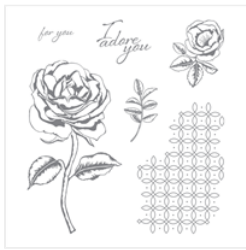

Supply List

Tiffany Horton-Allen
757-404-6806

creativemeasures@cox.net

<http://creativemeasuresbytiffany.blogspot.com/>

[Graceful Garden
Clear-Mount
Stamp Set -
143849](#)

Price: \$19.00

[Part Of My Story
Cling Stamp Set -
149719](#)