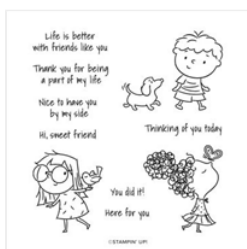

Supply List

Diana Gibbs
602-339-2776

digibbs@stampingwithdi.com
www.stampingwithdi.com

By My Side Cling Stamp Set (English) - 159006

Price: \$22.00

Hippest Hippos Cling Stamp Set (English) - 159921

Price: \$0.00