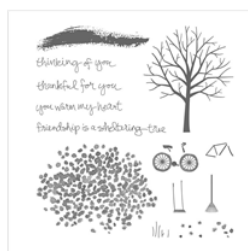

# Supply List

Place Order  
[inkedx2@gmail.com](mailto:inkedx2@gmail.com)

[Sheltering Tree  
Photopolymer  
Stamp Set -  
137163](#)

Price: \$25.00

[Sew You Refill Kit -  
139196](#)

Price: \$7.95

[Basic Black 8-1/2"  
X 11" Cardstock -  
121045](#)