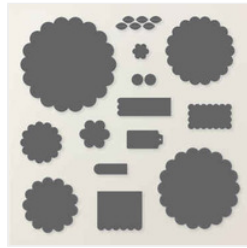

# Supply List

Tara Carpenter  
573-999-5051

[tarabethstamps@gmail.com](mailto:tarabethstamps@gmail.com)  
[tarabethstamps.blogspot.com](http://tarabethstamps.blogspot.com)

[Lily Of The Valley  
Photopolymer  
Stamp Set  
\(English\) - 167937](#)

Price: \$21.00

[Scalloped Blooms  
Dies - 167646](#)

Price: \$39.00

[Valley In Bloom  
12" X 12" \(30.5 X  
30.5 Cm\) Designer  
Series Paper -  
167935](#)

Price: \$13.00

[Secret Sea 8-1/2"  
X 11" Cardstock -  
165624](#)