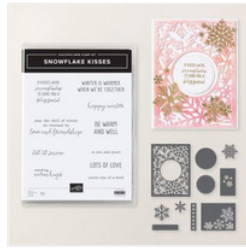

Snowflake Kisses shaker card

Supply List

Susie Wood
 (641) 660-2537
ds52wood@gmail.com
www.susiewood.stampinup.net

[Stampin' Cut & Emboss Machine - 149653](#)

Price: \$140.00

[Snowflake Kisses Bundle \(English\) - 166023](#)

Price: \$50.25

[Snowflake Kisses Dies - 166022](#)

Price: \$38.00

[Snowflake Kisses Photopolymer Stamp Set \(English\) - 166018](#)

Price: \$18.00

[North Pole Delivery 12" X 12" \(30.5 X 30.5 Cm\) Specialty Designer Series Paper - 165837](#)