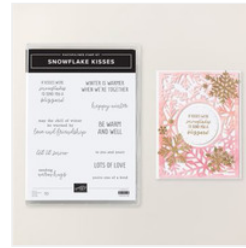

Snowflake Kisses shaker card

Supply List

Susie Wood
 (641) 660-2537
ds52wood@gmail.com
www.susiewood.stampinup.net

[Stampin' Cut & Emboss Machine - 149653](#)

Price: \$140.00

[Snowflake Kisses Bundle \(English\) - 166023](#)

Price: \$50.25

[Snowflake Kisses Dies - 166022](#)

Price: \$38.00

[Snowflake Kisses Photopolymer Stamp Set \(English\) - 166018](#)

Price: \$18.00

[North Pole Delivery 12" X 12" \(30.5 X 30.5 Cm\) Specialty Designer Series Paper - 165837](#)