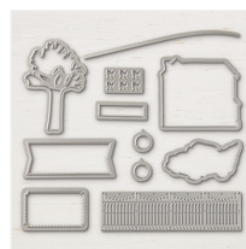

Supply List

Ann Huebner
920-851-6215

stampinheeb@yahoo.com

www.stampinannies.com

[Stamp Set
Photopolymer
Alpine Adventure -
147742](#)

Price: \$16.00

[Festive Farmhouse
12" X 12" \(30.5 X
30.5 Cm\) Designer
Series Paper -
147820](#)

Price: \$11.00

[Festive Farmhouse
Cotton Twine -
147888](#)

Price: \$8.00

[Farmhouse
Framelits Dies -
147922](#)

Price: \$32.00

[Sprig Punch -
148012](#)

Price: \$18.00

[Stitched Shapes
Dies - 145372](#)