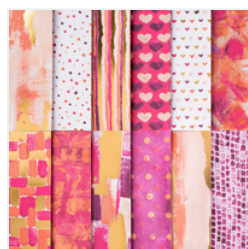

Price: \$6.50

[Tranquil Tide
Classic Stampin'
Pad - 144085](#)

Price: \$6.50

[Powder Pink 8-1/2"
X 11" Cardstock -
144244](#)

Price: \$8.50

[Crumb Cake 8-1/2"
X 11" Cardstock -
120953](#)

Price: \$14.00

[Whisper White 8-
1/2" X 11"
Cardstock -
100730](#)

Price: \$9.75

[Painted With Love
Specialty Designer
Series Paper -
145580](#)

Price: \$13.00

[Lemon Lime Twist
3/8" \(1 Cm\) Mini
Striped Ribbon -
145611](#)

Price: \$8.00

[White Perfect
Accents - 138416](#)