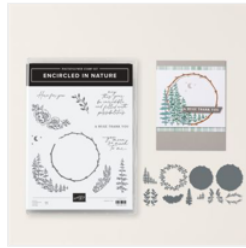

Encircled in Nature Sympathy card

Supply List

Susie Wood
(641) 660-2537

ds52wood@gmail.com

www.susiewood.stampinup.net

[Stampin' Cut & Emboss Machine - 149653](#)

Price: \$140.00

[Encircled In Nature Bundle \(English\) - 163629](#)

Price: \$54.00

[Encircled In Nature Photopolymer Stamp Set \(English\) - 163623](#)

Price: \$24.00

[Encircled In Nature Dies - 163628](#)

Price: \$36.00

[Timber 3D Embossing Folder - 156406](#)

Price: \$11.00