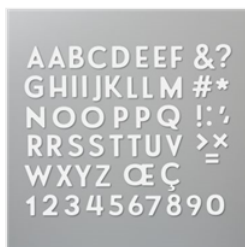

Supply List

Place Order
kate@boltweb.net

[Basic White Note
Cards & Envelopes
- 159232](#)

Price: £13.00

[Playful Alphabet
Dies - 152706](#)

Price: £32.00

[Pattern Party 12" X
12" \(30.5 X 30.5
Cm\) Host Designer
Series Paper -
155426](#)