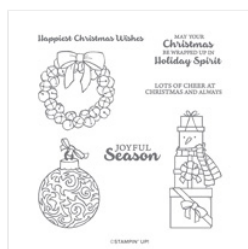

Supply List

Margaret Knight
678-910-2480

creativestampingwithMargaret@gmail.com
www.CreativeStampingwithMargaret.com

[Lots Of Cheer Cling Stamp Set - 149503](#)

Price: \$20.00

[Itty Bitty Greetings Cling Stamp Set \(En\) - 151331](#)