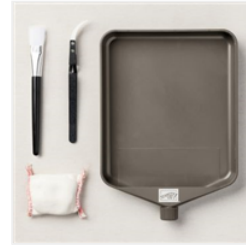

[Embossing Additions Tool Kit - 159971](#)

Price: $27.00