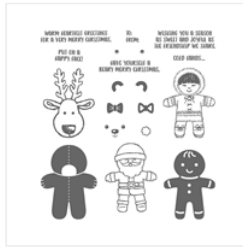

Supply List

Place Order
kate@boltweb.net

[Under The Mistletoe Designer Series Paper - 146921](#)

Price: £10.25

[Under The Mistletoe A4 Cardstock Pack - 146923](#)

Price: £8.00

[Cookie Cutter Christmas Photopolymer Stamp Set - 142043](#)