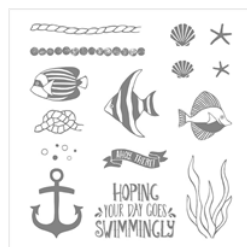

[Seaside Shore
Clear-Mount
Stamp Set -
141625](#)

Price: $21.00