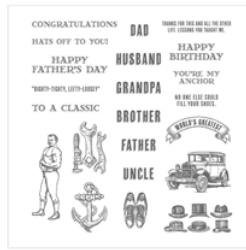

Supply List

Place Order
jkcardsonline@gmail.com

[Kinda Eclectic
Clear-Mount
Stamp Set -
135350](#)
Price: \$20.00

[Guy Greetings
Photopolymer
Stamp Set -
137178](#)
Price: \$26.00

[So Saffron Classic
Stampin' Pad -
126957](#)
Price: \$6.50