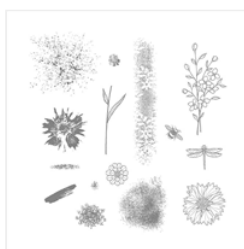

# Supply List

Kim Jolley  
417-396-5488

[stampinartfully@gmail.com](mailto:stampinartfully@gmail.com)  
[www.stampinartfully.com](http://www.stampinartfully.com)

[Remarkable You  
Clear-Mount  
Stamp Set -  
139894](#)

Price: \$33.00

[Vintage Leaves  
Photopolymer  
Bundle - 140235](#)

Price: \$43.25

[Touches Of  
Texture Clear-  
Mount Stamp Set -  
143251](#)

Price: \$33.00

[Classy Designer  
Buttons - 138393](#)

Price: \$6.00