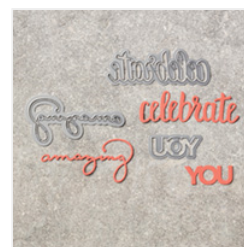

Price: \$6.50

[Multipurpose  
Adhesive Sheets -  
144106](#)

Price: \$10.00

[Avant Garden  
Photopolymer  
Stamp Set -  
143272](#)

Price: \$0.00

[Celebrate You  
Thinlit Dies -  
146840](#)

Price: \$23.00