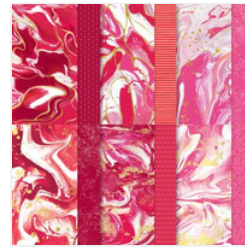

Hearts of Elegance 12/14

Supply List

Lynda Wilson
3193255544

lynda.sue.wilson2@gmail.com
lyndawilson.stampinup.net

[Hearts Of Elegance Photopolymer Stamp Set \(English\) - 164909](#)

Price: \$20.00

[Real Red 8-1/2" X 11" Cardstock - 102482](#)

Price: \$14.00

[Basic White 8-1/2" X 11" Cardstock - 159276](#)

Price: \$13.00

[Marbled Elegance 12" X 12" \(30.5 X 30.5 Cm\) Specialty Designer Series Paper - 164919](#)

Price: \$16.50

[Gold Foil Sheets - 132622](#)