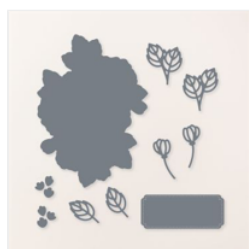

# Supply List

Julie Gilson

734-536-0802

[julie48188@gmail.com](mailto:julie48188@gmail.com)

[WWW.STAMPINGALA.COM](http://WWW.STAMPINGALA.COM)

Enduring Beauty  
Photopolymer  
Stamp Set  
(English) - 162670

Price: \$20.00

Enduring Beauty  
Dies - 162672

Price: \$26.00

So Sincere Cling  
Stamp Set  
(English) - 162283

Price: \$24.00

Melon Mambo 8-  
1/2" X 11"  
Cardstock -  
115320

Price: \$11.50

Basic White 8-1/2"  
X 11" Cardstock -  
159276