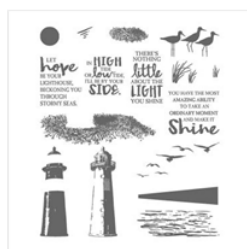

[Sailing Home Cling Stamp Set \(En\) - 149457](#)

Price: £22.00

[High Tide Photopolymer Stamp Set \(En\) - 143006](#)

Price: £24.00

[Art Gallery Photopolymer Stamp Set - 154421](#)

Price: £20.00

[Smooth Sailing Dies - 149576](#)