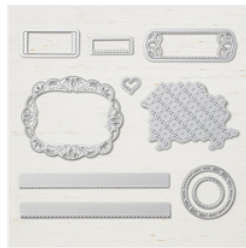

Supply List

Karen McNall
802-338-7890

karen@inspiredbygram.com
<https://inspiredbygram.com/>

[Beautiful Promenade Photopolymer Stamp Set - 146842](#)

Price: \$21.00

[Stitched Labels Dies - 146828](#)

Price: \$33.00

[5/8" \(1.6 Cm\) Burlap Ribbon - 141487](#)

Price: \$7.00

[Mossy Meadow Classic Stampin' Pad - 147111](#)

Price: \$11.00

[Soft Sea Foam Classic Stampin' Pad - 147102](#)

Price: \$11.00

[Mossy Meadow 8-1/2" X 11" Cardstock - 133676](#)