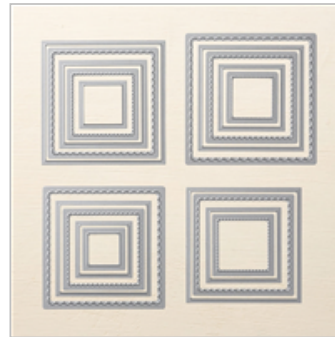

Country Home
Photopolymer Stamp
Set
 147678
 £20.00

Itty Bitty Greetings
Clear-Mount Stamp
Set
 146667
 £33.00

Layering Squares
Framelits Dies
 141708
 £33.00

Classic Label Punch
 141491
 £17.00

Tin Tile Dynamic
Textured Impressions
Embossing Folder
 147906
 £9.25

3/16" (1 Cm) Braided
Linen Trim
 147808
 £6.50

Crumb Cake Classic
Stampin' Pad
 147116
 £7.00

Tuxedo Black
Memento Ink Pad
 132708
 £5.50

Supply List

Julie Kettlewell

julie.kettlewell@ntlworld.com

www.juliekettlewell.stampinup.net